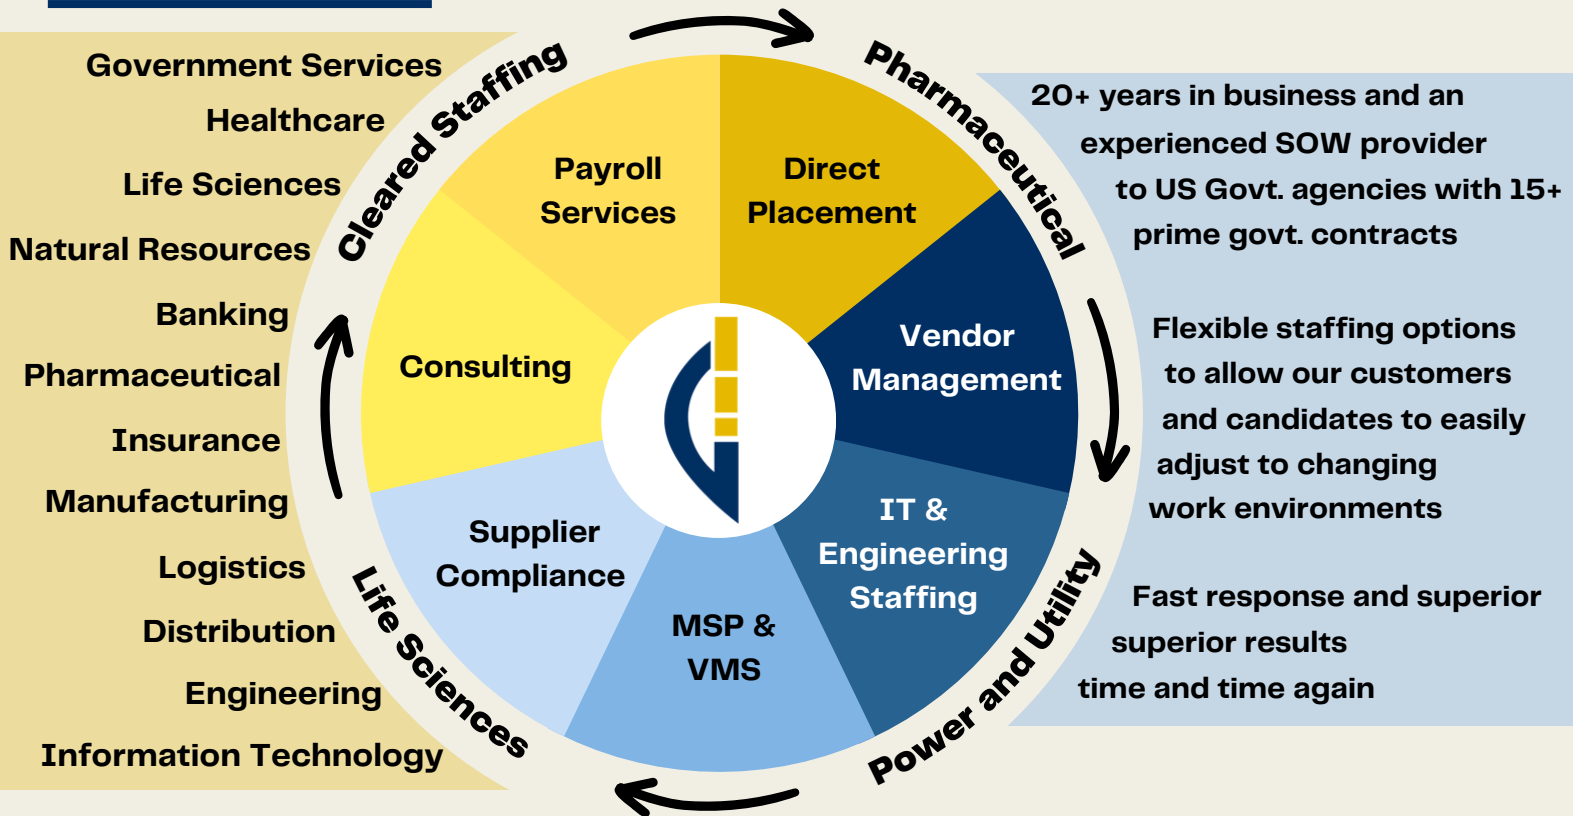

ACQUIRE THE ADVANTAGE BY CHOOSING ZOLON

Zolon Tech stands at the forefront of staffing and solutions, propelling businesses in the Power/Utility, Life Sciences, Pharma, and Cleared Federal sectors to unparalleled heights. Our proven expertise and deep industry knowledge enable us to deliver customized IT solutions that perfectly align with the unique challenges and demands of these sectors.

Industries Served

LEARN MORE HOW WE SUPPORT OUR CUSTOMERS AT ZOLONTECH.COM

COMPANIES SERVED

Cleared Staffing

- Raytheon
- Lockheed Martin
- Northrop Grumman

Our recruiters specialize in identifying top candidates with security clearances for prestigious federal positions

We connect you with highly qualified professionals ranging from Secret to Top secret levels and beyond

Gain a competitive edge, access the finest talent pool and achieve mission success with ZolonTech's cleared recruitment excellence

With a relentless pursuit of excellence, we deliver cutting-edge solutions tailored to your unique needs.

From strategic consulting and infrastructure design to software development and cybersecurity, our team of experts harnesses the power of technology to drive transformative outcomes.